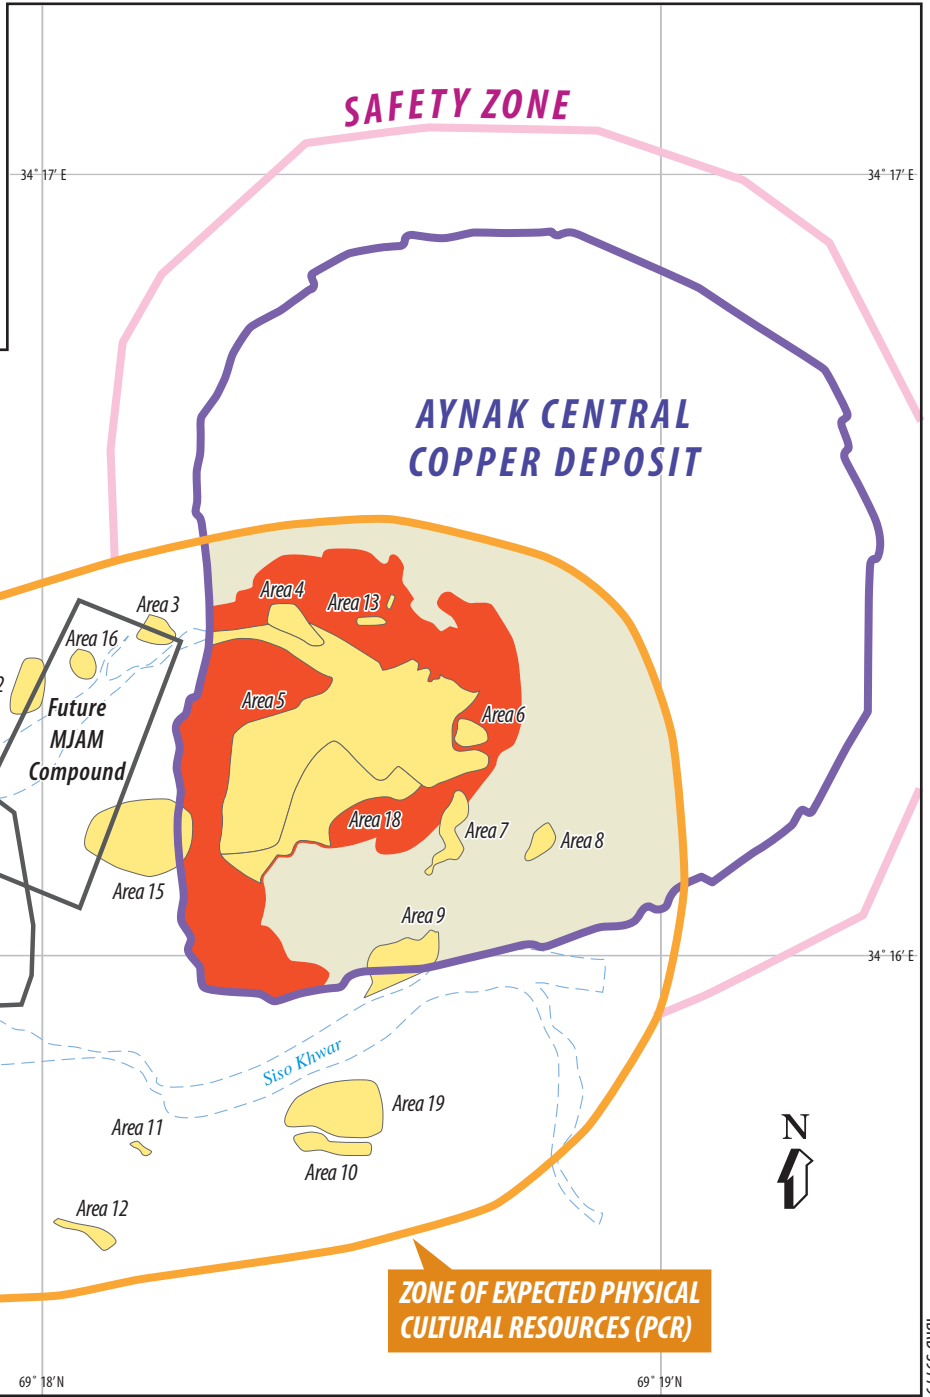

### AFGHANISTAN PHYSICAL CULTURAL RESOURCES (PCR) AT MES AYNAK AND AYNAK COPPER DEPOSITS

-  IDENTIFIED PCR AREAS
-  MES AYNAK RED ZONE
-  BED ROCK - NO EXCAVATION POSSIBLE
-  COPPER DEPOSITS
-  CHINESE COMPOUNDS
-  WADIS

This map was produced by the Map Design Unit of The World Bank. The boundaries, colors, denominations and any other information shown on this map do not imply, on the part of The World Bank Group, any judgment on the legal status of any territory, or any endorsement or acceptance of such boundaries.

**ZONE OF EXPECTED PHYSICAL CULTURAL RESOURCES (PCR)**