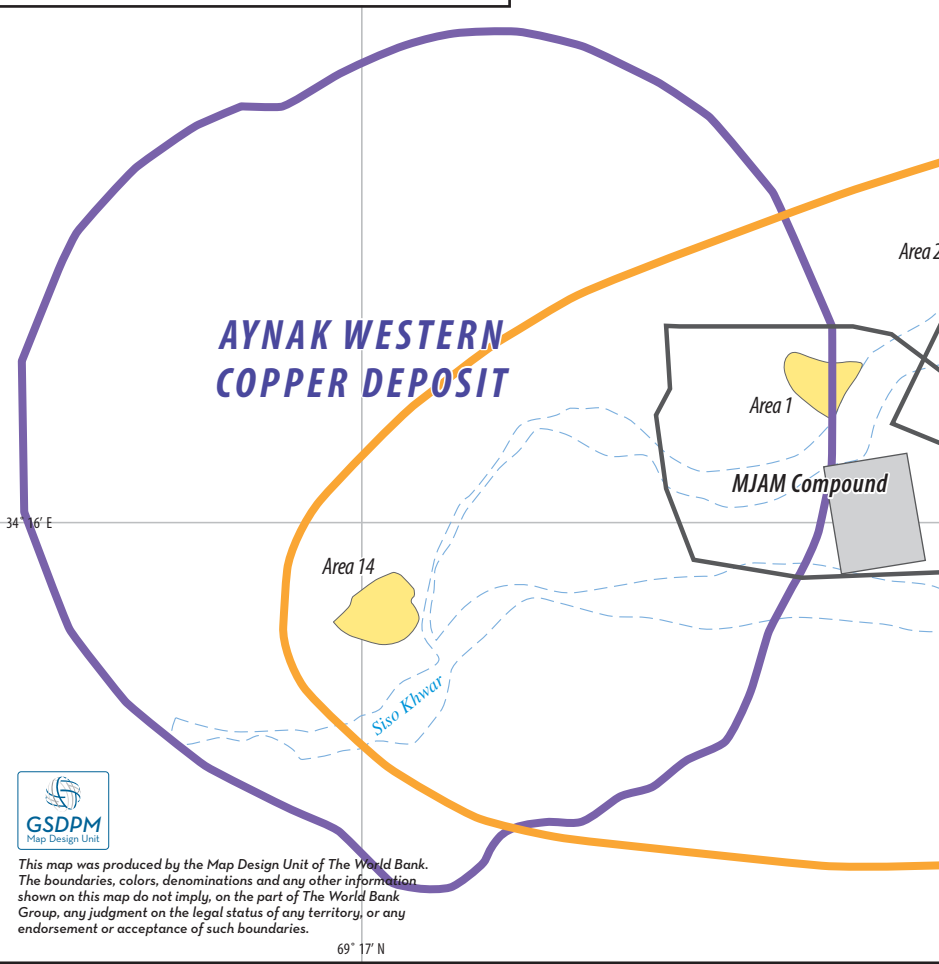

### AFGHANISTAN PHYSICAL CULTURAL RESOURCES (PCR) AT MES AYNAK AND AYNAK COPPER DEPOSITS

-  IDENTIFIED PCR AREAS
-  MES AYNAK RED ZONE
-  BED ROCK - NO EXCAVATION POSSIBLE
-  COPPER DEPOSITS
-  CHINESE COMPOUNDS
-  WADIS

This map was produced by the Map Design Unit of The World Bank. The boundaries, colors, denominations and any other information shown on this map do not imply, on the part of The World Bank Group, any judgment on the legal status of any territory, or any endorsement or acceptance of such boundaries.

**ZONE OF EXPECTED PHYSICAL CULTURAL RESOURCES (PCR)**