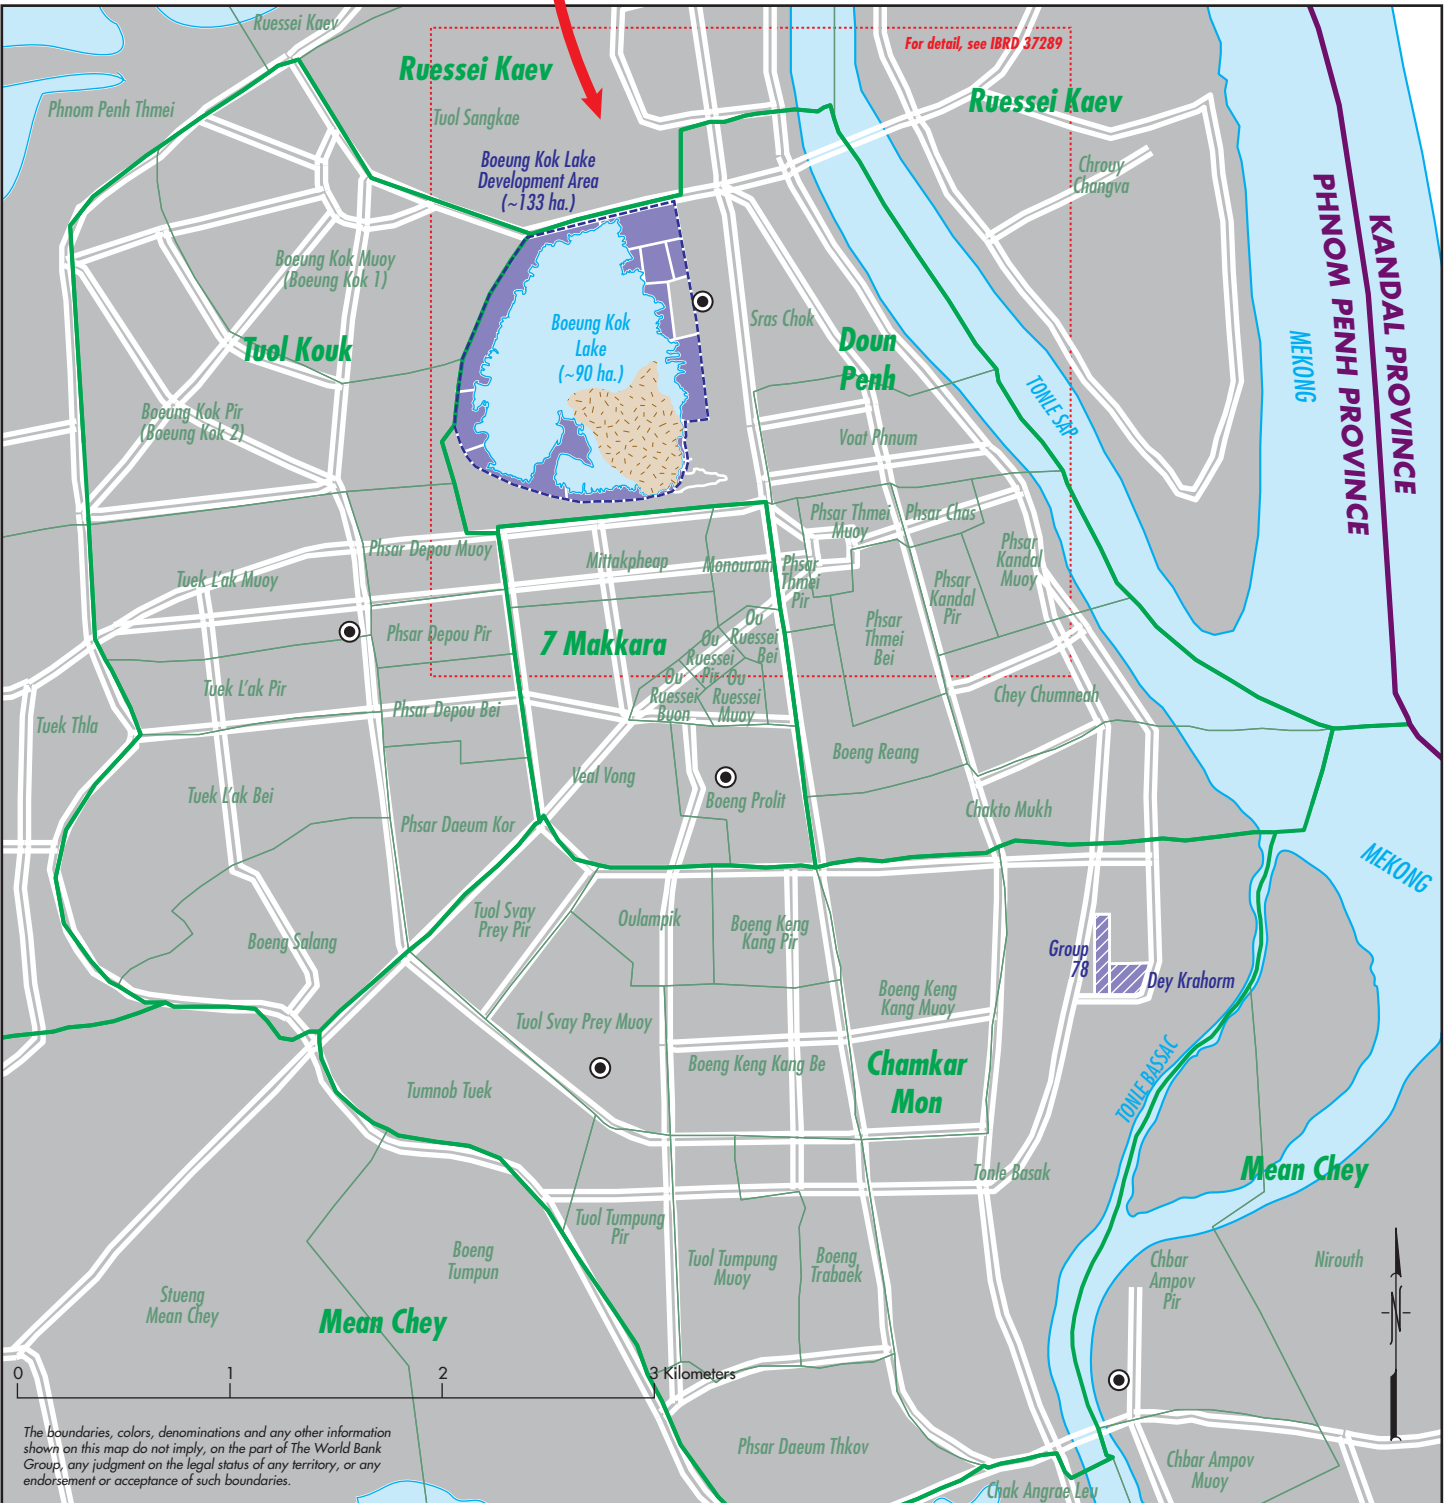

CAMBODIA LAND MANAGEMENT AND ADMINISTRATION PROJECT Referenced Villages

	REFERENCED VILLAGES: ADJUDICATED		DISTRICT HEADQUARTERS
	NON-ADJUDICATED		COMMUNE BOUNDARIES
	BOEUNG KOK LAKE DEVELOPMENT AREA BOUNDARY		DISTRICT BOUNDARIES
	SAND FILL		PROVINCE BOUNDARY
			ROADS