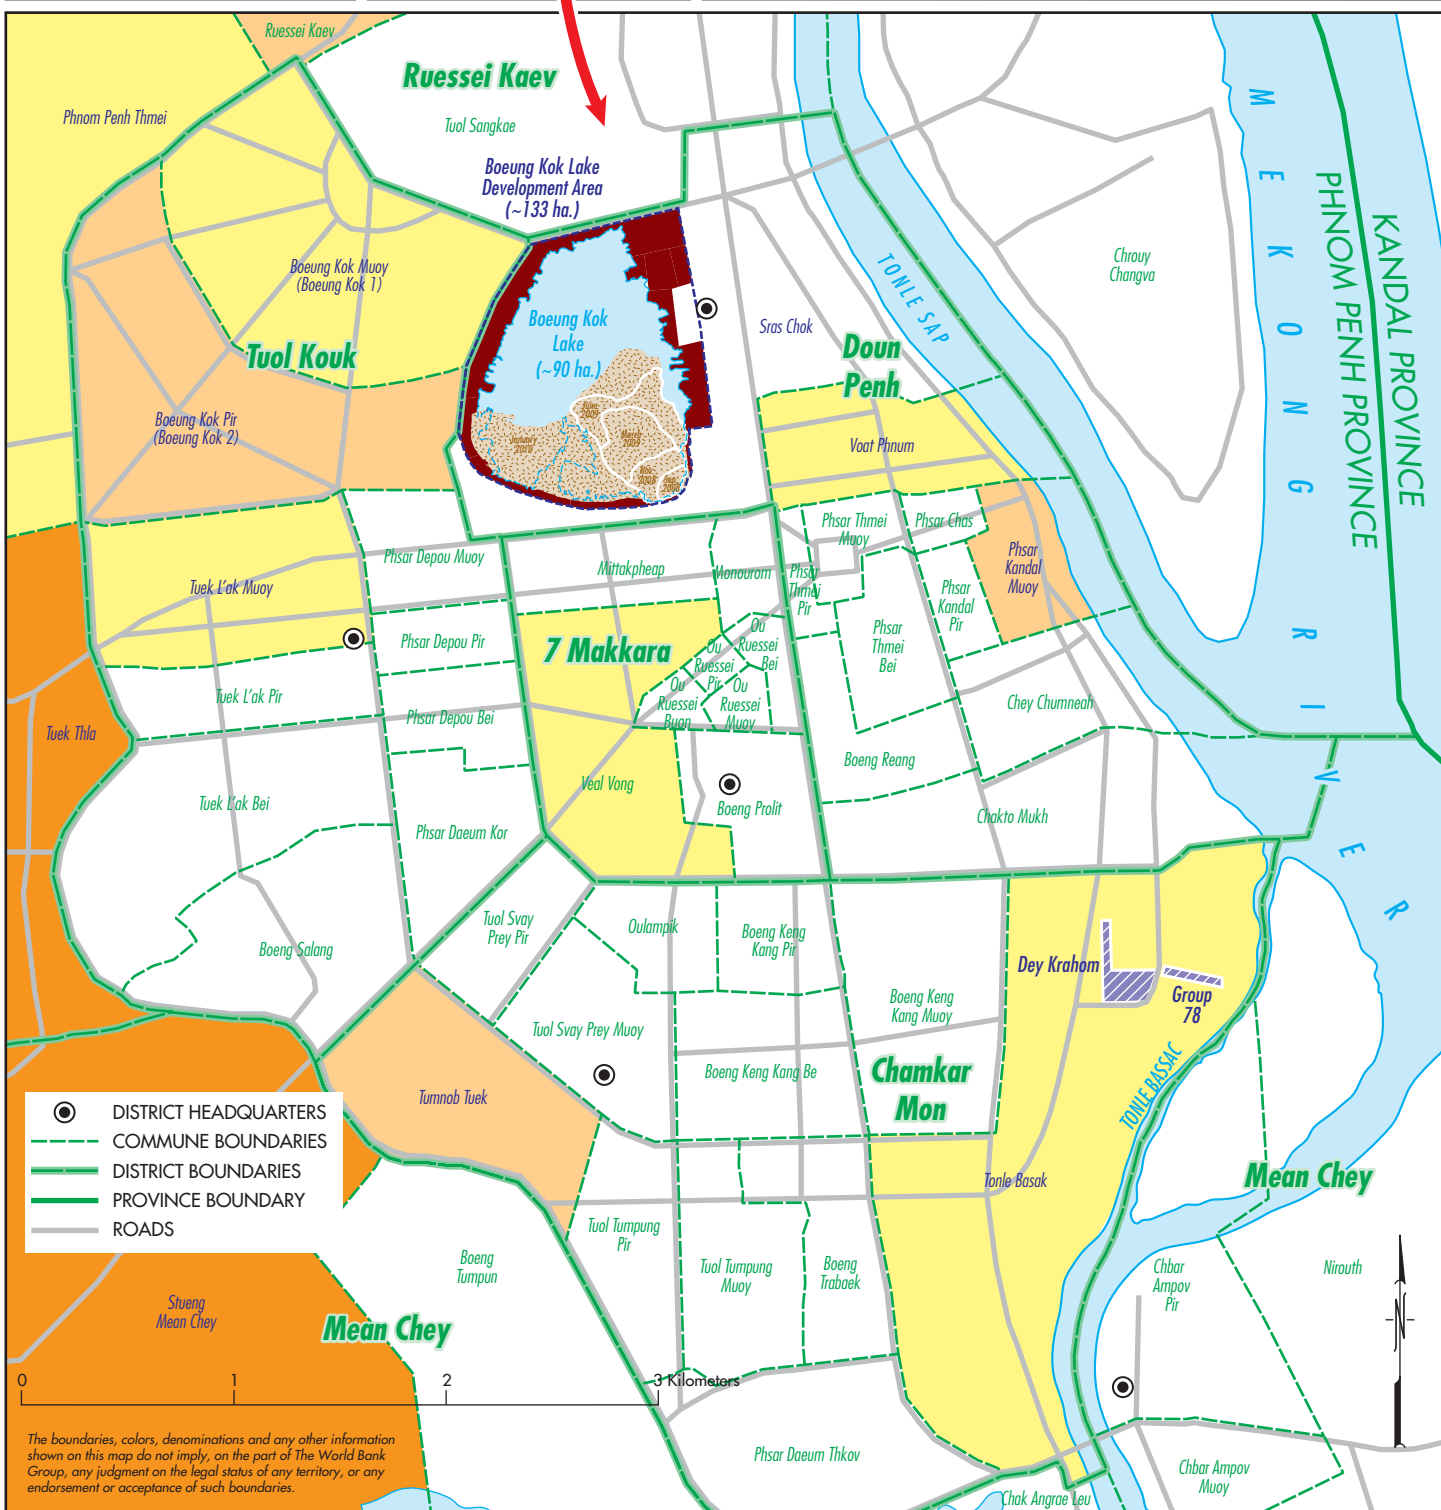

CAMBODIA LAND MANAGEMENT AND ADMINISTRATION PROJECT

Referenced Villages

COMMUNES WITH DISPUTES,
NUMBER OF HOUSEHOLDS INVOLVED:

Light Yellow	< 100
Yellow	100-300
Orange	301-500
Red-Orange	501-1000
Dark Red	> 1000
Dark Red	UNKNOWN

Sras Chok
COMMUNES IN WHICH LAND TITLING OCCURRED

REFERENCED VILLAGES:

- Blue hatched box: NON-ADJUDICATED
- Blue dashed line: BOEUNG KOK LAKE DEVELOPMENT AREA BOUNDARY
- Light brown box: SAND FILL